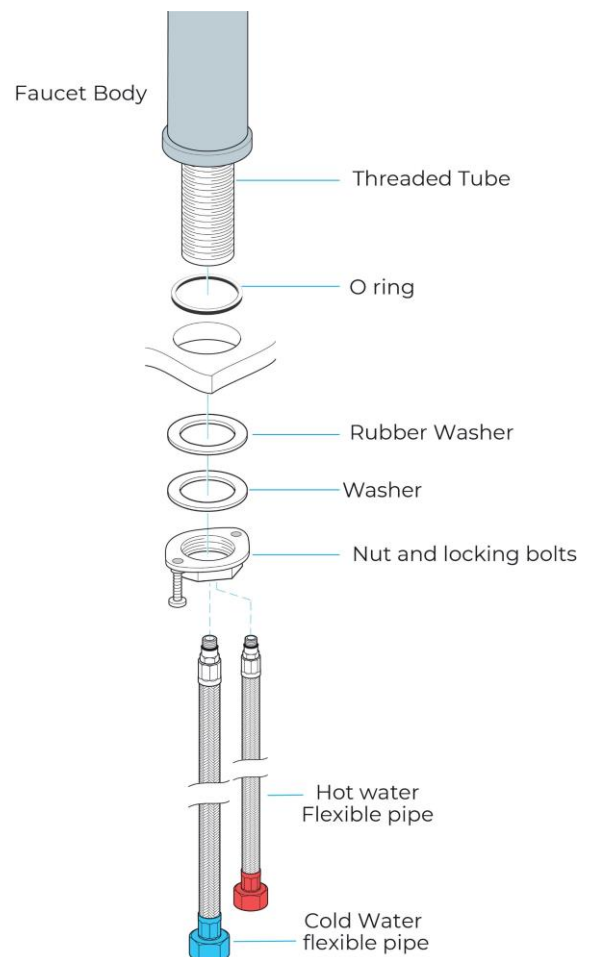

## RIO VERT BATHROOM SINK FAUCET WHITE COLOR CHROME FINISHED FAUCET HOT COLD WATER SPECS

### Specs:

- Type : Bathroom Sink Faucet
- Valve Core Material : Ceramic
- Surface Treatment : Painted
- Installation Type : Deck Mount
- Style : Single Holder Single Hole
- Style : Contemporary
- Number of Handle : Single Handle
- Hot & Cold Water : Yes
- Faucet Mount : Single Hole
- Type : Ceramic Plate Spool