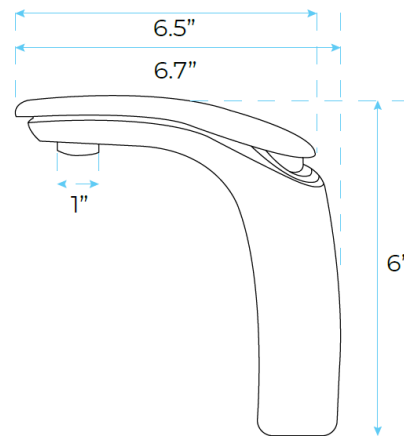

## RIO VERT BATHROOM SINK FAUCET WHITE COLOR CHROME FINISHED FAUCET HOT COLD WATER SPECS

### Specs:

- Type : Bathroom Sink Faucet
- Valve Core Material : Ceramic
- Surface Treatment : Painted
- Installation Type : Deck Mount
- Style : Single Holder Single Hole
- Style : Contemporary
- Number of Handle : Single Handle
- Hot & Cold Water : Yes
- Faucet Mount : Single Hole
- Type : Ceramic Plate Spool